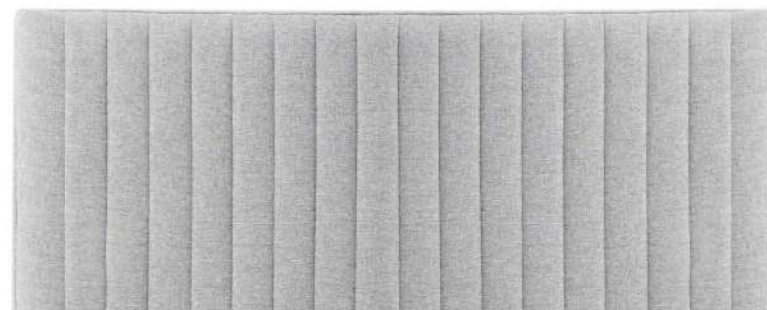

06

Upholstery fabric - **Headboard Omri**, Color White
Height : **140 cm**